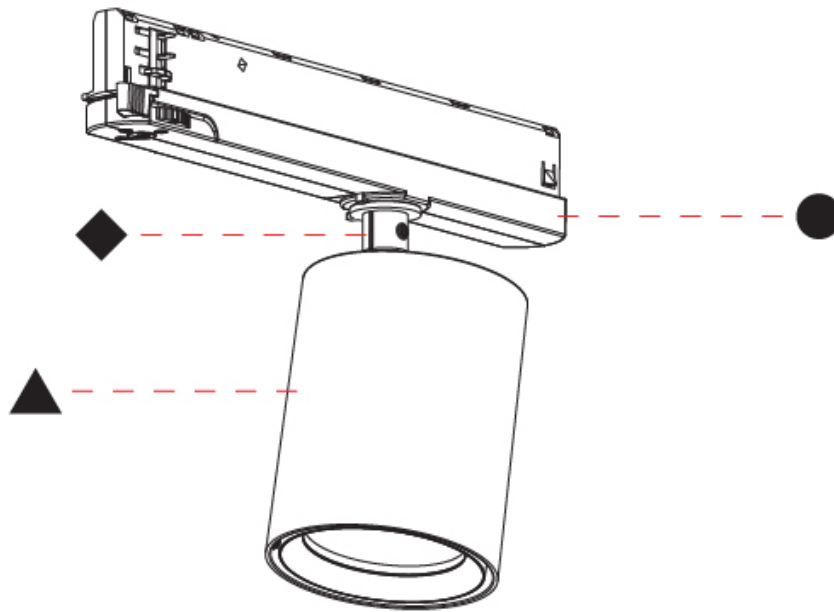

OPTICAL

Reflector: 20 / 32 / 54
Adjustability: Rotational 350°; Tilt 90°

RATINGS AND CERTIFICATIONS

Certified By: CSA Certified to UL and CSA Standards
IP rating: IP20

CENTRIQ IN TRACK

A3T218-

PROJECT
TYPE
SPECIFIER
QUANTITY
DATE